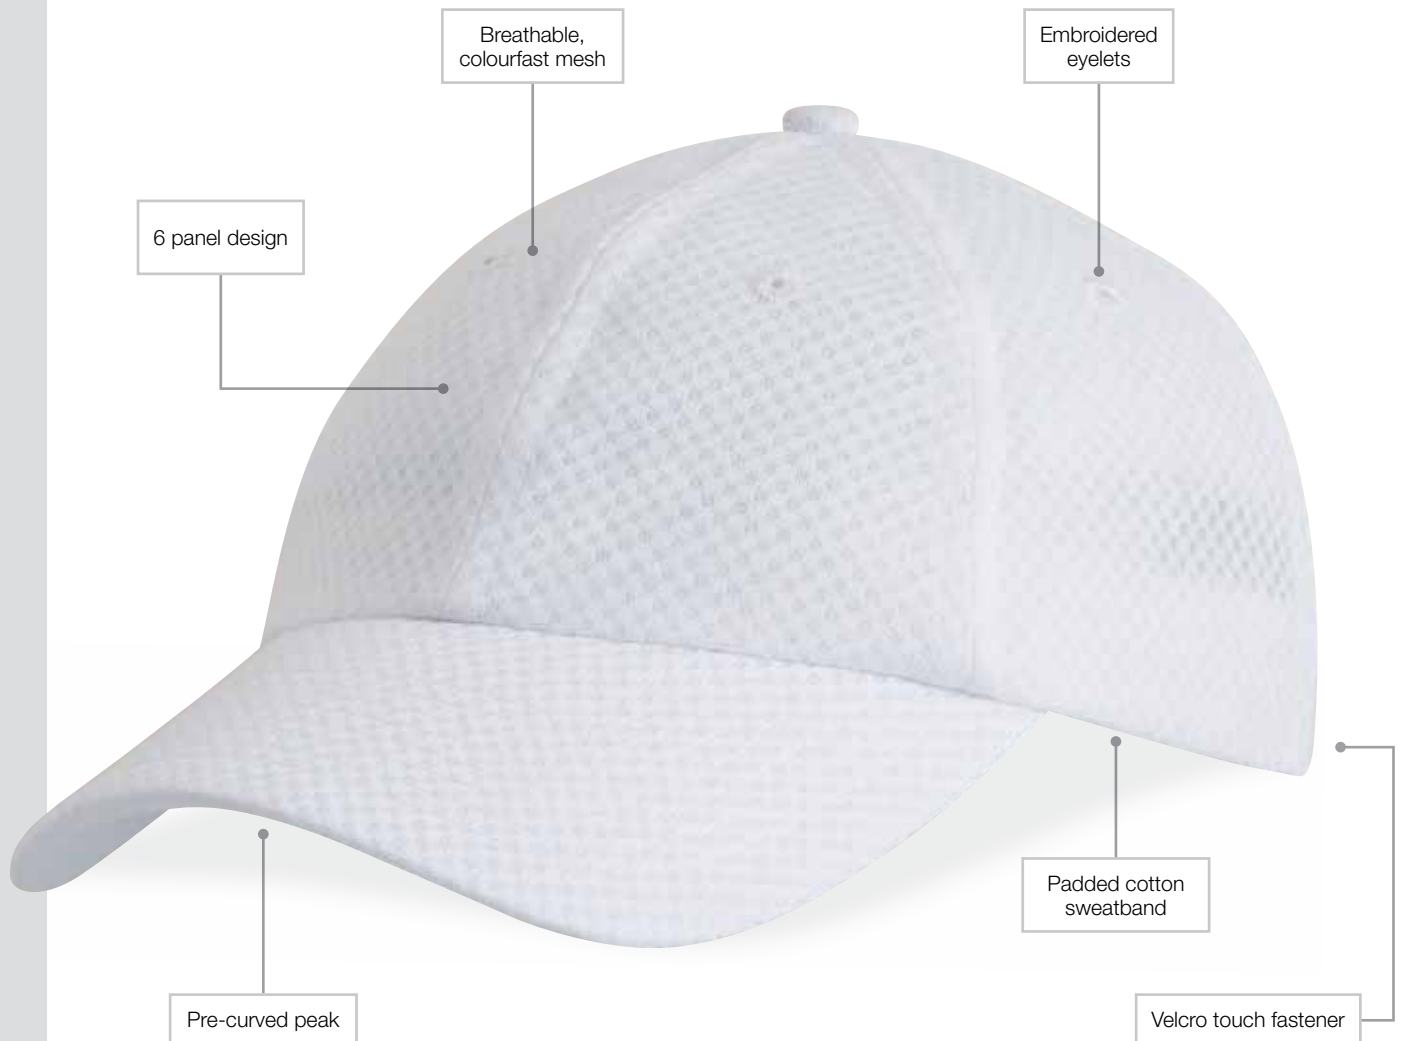

# Mesh Sports

*If you're serious about sports then you're serious about your sports gear. The breathable colourfast mesh offers maximum air flow for active wear.*

## colourways

## Specifications:

MATERIAL:	100% polyester mesh, AZO free, colourfast
DECORATION TYPES:	Embroidery
DECORATION AREAS:	<b>Embroidery areas</b> Centre Front: 58mm h x 120mm w Side: 40mm h x 70mm w Back (above arch): Text – 10mm h x 95mm w Logo – 45mm h x 45mm w
DESCRIPTION:	<ul style="list-style-type: none"><li>• Breathable, colourfast mesh</li><li>• 6 panel design</li><li>• Pre-curved peak</li><li>• Embroidered eyelets</li><li>• Padded cotton sweatband</li><li>• Velcro touch fastener</li></ul>
PACKAGING:	25 pieces packed into one poly bag per inner.
CARTON QUANTITY:	150 units (6 inners)
CARTON MEASUREMENTS:	60cm x 40cm x 53cm
CARTON WEIGHT:	13kg